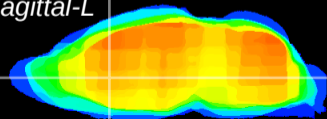

Coronal

Sagittal-R

Sagittal-L

ViBrism: CX00058
Horizontal

LS