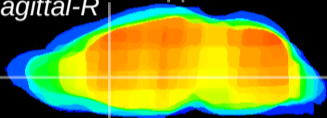

Coronal

Sagittal-R

Sagittal-L

ViBrism: CX00058
Horizontal

LS