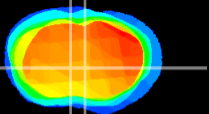

Coronal

Sagittal-R

Sagittal-L

ViBrism: CX00058
Horizontal

LS