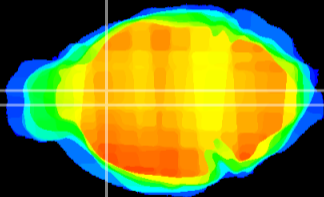

Coronal

Sagittal-R

Sagittal-L

ViBrism: CX00058
Horizontal

LS