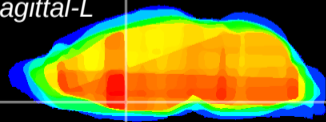

Coronal

Sagittal-R

Sagittal-L

ViBrism: CX00102
Horizontal

MPA