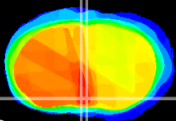

Coronal

Sagittal-R

Sagittal-L

ViBrism: CX00102
Horizontal

MPA