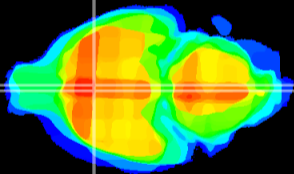

Coronal

Sagittal-R

Sagittal-L

ViBrism: CX00102
Horizontal

MPA