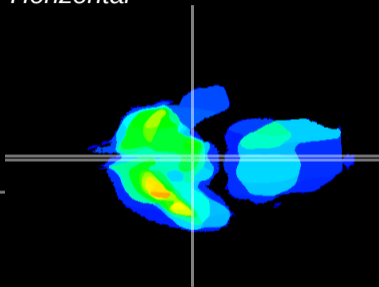

Coronal

Sagittal-R

Sagittal-L

ViBrism: CX00156
Horizontal

ME