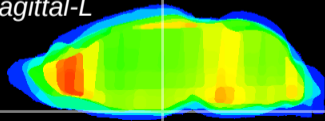

Coronal

Sagittal-R

Sagittal-L

ViBrism: CX00156
Horizontal

ME