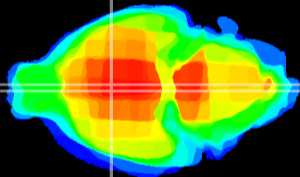

Coronal

Sagittal-R

Sagittal-L

ViBriSm: CX00226
Horizontal

SPa dorsal