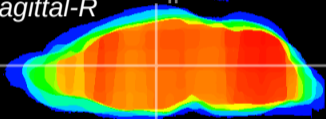

Coronal

Sagittal-R

Sagittal-L

ViBrism: CX00253
Horizontal

MD