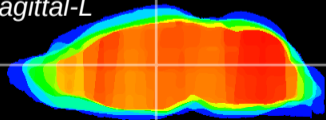

Coronal

Sagittal-R

Sagittal-L

ViBrism: CX00253
Horizontal

MD