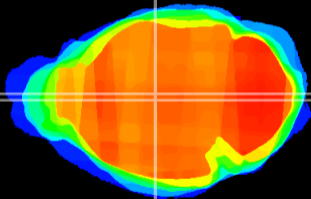

Coronal

Sagittal-R

Sagittal-L

ViBrism: CX00253
Horizontal

MD