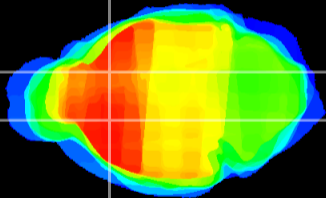

Coronal

Sagittal-R

Sagittal-L

ViBrism: CX00283
Horizontal

CPU medial