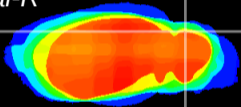

Coronal

Sagittal-R

Sagittal-L

ViBrism: CX00437
Horizontal

Cb lobe