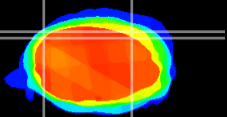

Coronal

Sagittal-R

Sagittal-L

ViBrism: CX00437
Horizontal

Cb lobe