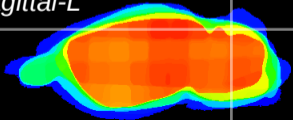

Coronal

Sagittal-R

Sagittal-L

ViBrism: CX00437
Horizontal

Cb lobe