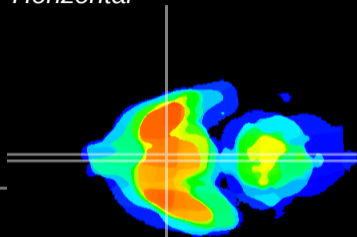

Coronal

Sagittal-R

Sagittal-L

ViBriSM: CX00443
Horizontal

SCN