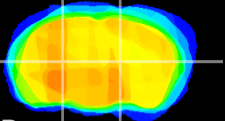

Coronal

Sagittal-R

Sagittal-L

ViBrism: CX00465
Horizontal

VPM/VPL