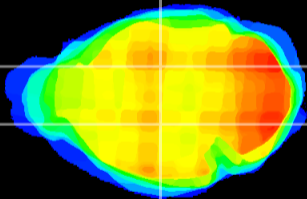

Coronal

Sagittal-R

Sagittal-L

ViBrism: CX00465
Horizontal

VPM/VPL