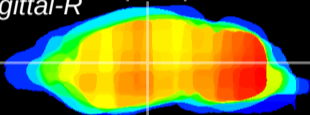

Coronal

Sagittal-R

Sagittal-L

ViBrism: CX00465
Horizontal

VPM/VPL