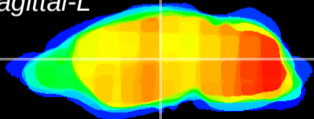

Coronal

Sagittal-R

Sagittal-L

ViBrism: CX00465
Horizontal

VPM/VPL