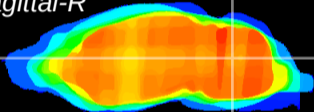

Coronal

Sagittal-R

Sagittal-L

ViBrism: CX00481
Horizontal

Cb nucleus