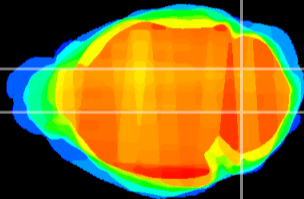

Coronal

Sagittal-R

Sagittal-L

ViBrism: CX00481
Horizontal

Cb nucleus