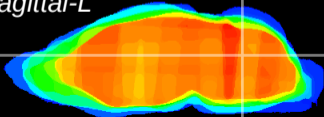

Coronal

Sagittal-R

Sagittal-L

ViBrism: CX00481
Horizontal

Cb nucleus