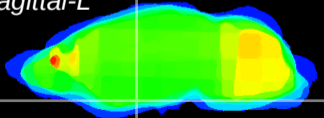

Coronal

Sagittal-R

Sagittal-L

ViBrism: CX00568
Horizontal

S0