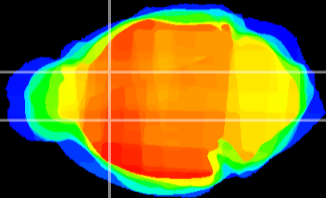

Coronal

Sagittal-R

Sagittal-L

ViBrisM: CX00570
Horizontal

CPu medial