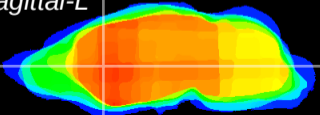

Coronal

Sagittal-R

Sagittal-L

ViBrisM: CX00570
Horizontal

CPu medial