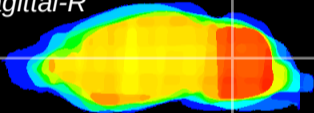

Coronal

Sagittal-R

Sagittal-L

ViBrism: CX00577
Horizontal

Cb nucleus