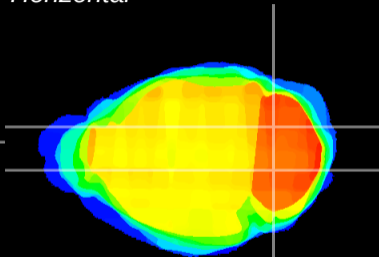

Coronal

Sagittal-R

Sagittal-L

ViBrism: CX00577
Horizontal

Cb nucleus