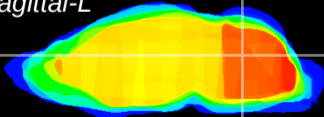

Coronal

Sagittal-R

Sagittal-L

ViBrism: CX00577
Horizontal

Cb nucleus