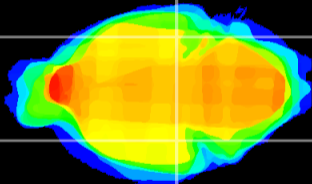

Coronal

Sagittal-R

Sagittal-L

ViBrisM: CX00653
Horizontal

ventral S