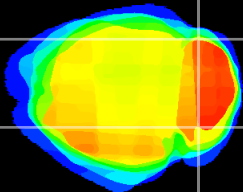

Coronal

Sagittal-R

Sagittal-L

ViBrism: CX00658
Horizontal

Cb lobe