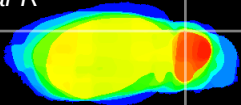

Coronal

Sagittal-R

Sagittal-L

ViBrism: CX00658
Horizontal

Cb lobe