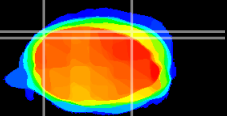

Coronal

Sagittal-R

Sagittal-L

ViBrism: CX00658
Horizontal

Cb lobe