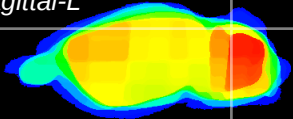

Coronal

Sagittal-R

Sagittal-L

ViBrism: CX00658
Horizontal

Cb lobe