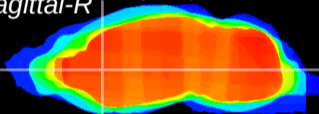

Coronal

Sagittal-R

Sagittal-L

ViBris: CX00686  
Horizontal

CPu medial