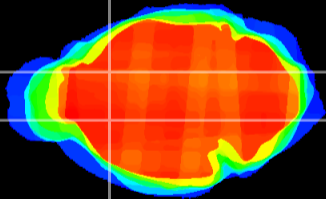

Coronal

Sagittal-R

Sagittal-L

ViBris: CX00686  
Horizontal

CPu medial