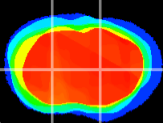

Coronal

Sagittal-R

Sagittal-L

ViBris: CX00686  
Horizontal

CPu medial