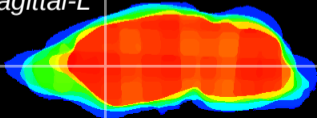

Coronal

Sagittal-R

Sagittal-L

ViBris: CX00686  
Horizontal

CPu medial