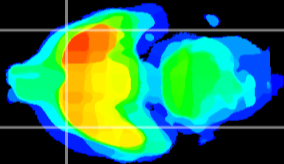

Coronal

Sagittal-R

Sagittal-L

ViBrism: CX00705
Horizontal

Pir