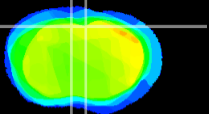

Coronal

Sagittal-R

Sagittal-L

ViBrism: CX00734  
Horizontal

Cx motor