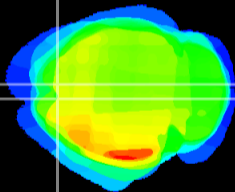

Coronal

Sagittal-R

Sagittal-L

ViBrism: CX00734  
Horizontal

Cx motor