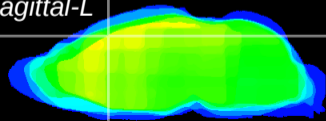

Coronal

Sagittal-R

Sagittal-L

ViBrism: CX00734  
Horizontal

Cx motor