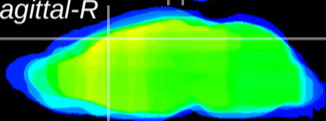

Coronal

Sagittal-R

Sagittal-L

ViBrism: CX00734  
Horizontal

Cx motor