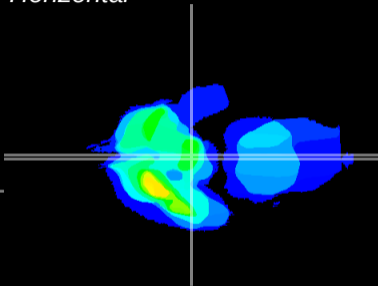

Coronal

Sagittal-R

Sagittal-L

ViBrism: CX00747
Horizontal

ME