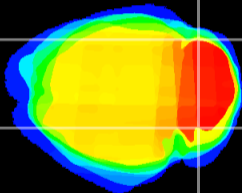

Coronal

Sagittal-R

Sagittal-L

ViBrism: CX00813
Horizontal

Cb lobe