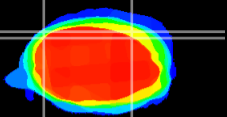

Coronal

Sagittal-R

Sagittal-L

ViBrism: CX00813
Horizontal

Cb lobe