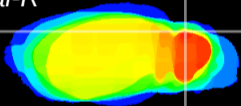

Coronal

Sagittal-R

Sagittal-L

ViBrism: CX00813
Horizontal

Cb lobe