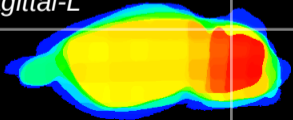

Coronal

Sagittal-R

Sagittal-L

ViBrism: CX00813
Horizontal

Cb lobe