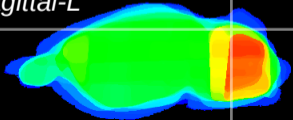

Coronal

Sagittal-R

Sagittal-L

ViBrism: CX00835
Horizontal

Cb lobe