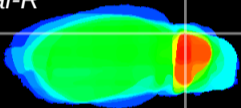

Coronal

Sagittal-R

Sagittal-L

ViBrism: CX00835
Horizontal

Cb lobe