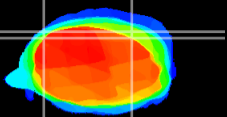

Coronal

Sagittal-R

Sagittal-L

ViBrism: CX00835
Horizontal

Cb lobe