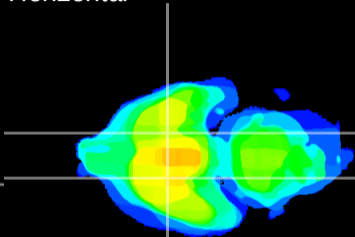

Coronal

Sagittal-R

Sagittal-L

ViBrism: CX00930
Horizontal

S0