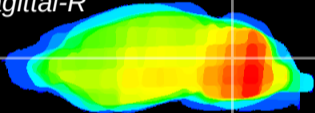

Coronal

Sagittal-R

Sagittal-L

ViBrism: CX00931
Horizontal

Cb nucleus