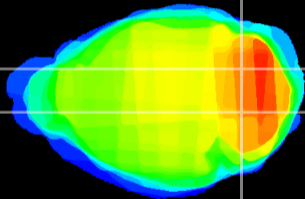

Coronal

Sagittal-R

Sagittal-L

ViBrism: CX00931
Horizontal

Cb nucleus