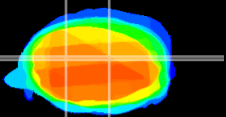

Coronal

Sagittal-R

Sagittal-L

ViBrism: CX00931
Horizontal

Cb nucleus