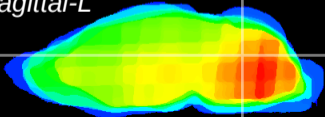

Coronal

Sagittal-R

Sagittal-L

ViBrism: CX00931
Horizontal

Cb nucleus