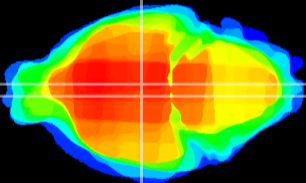

Coronal

Sagittal-R

Sagittal-L

ViBrism: CX00963
Horizontal

DM