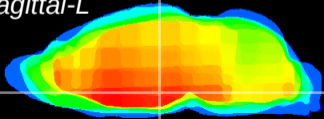

Coronal

Sagittal-R

Sagittal-L

ViBrism: CX00963
Horizontal

DM