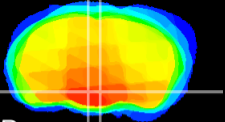

Coronal

Sagittal-R

Sagittal-L

ViBrism: CX00963
Horizontal

DM