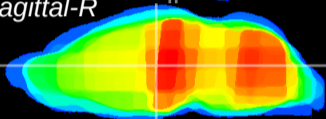

Coronal

Sagittal-R

Sagittal-L

ViBrism: CX01004
Horizontal

MD