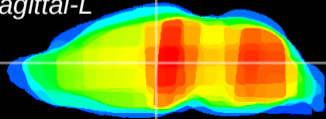

Coronal

Sagittal-R

Sagittal-L

ViBrism: CX01004
Horizontal

MD