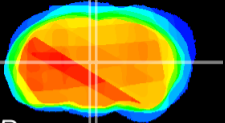

Coronal

Sagittal-R

Sagittal-L

ViBrism: CX01004
Horizontal

MD