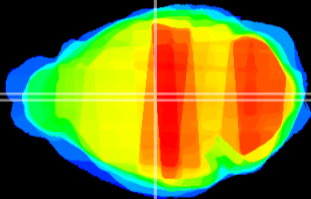

Coronal

Sagittal-R

Sagittal-L

ViBrism: CX01004
Horizontal

MD