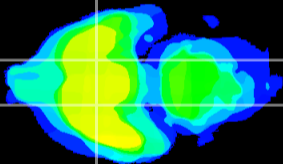

Coronal

Sagittal-R

Sagittal-L

ViBrism: CX01033
Horizontal

S0