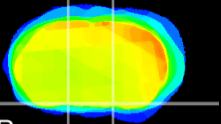

Coronal

Sagittal-R

Sagittal-L

ViBrism: CX01033
Horizontal

S0