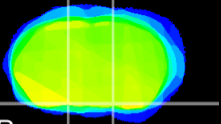

Coronal

Sagittal-R

Sagittal-L

ViBrism: CX01073  
Horizontal

S0