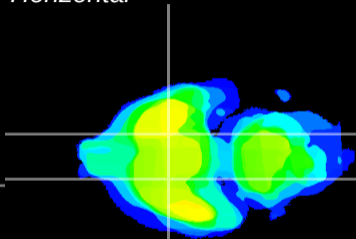

Coronal

Sagittal-R

Sagittal-L

ViBrism: CX01073  
Horizontal

S0