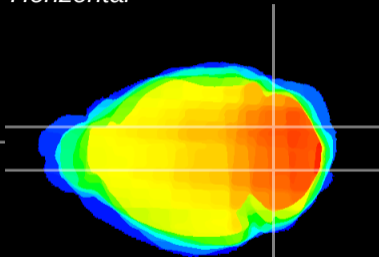

Coronal

Sagittal-R

Sagittal-L

ViBrism: CX01238  
Horizontal

Cb nucleus