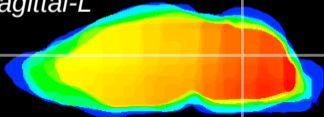

Coronal

Sagittal-R

Sagittal-L

ViBrism: CX01238  
Horizontal

Cb nucleus