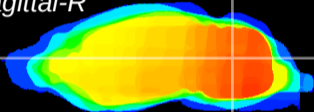

Coronal

Sagittal-R

Sagittal-L

ViBrism: CX01238  
Horizontal

Cb nucleus