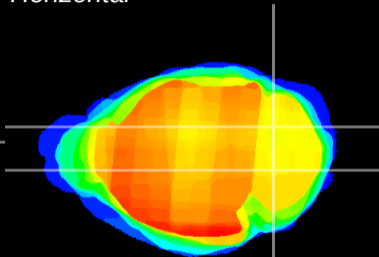

Coronal

Sagittal-R

Sagittal-L

ViBrism: CX01240
Horizontal

Cb nucleus