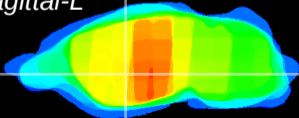

Coronal

Sagittal-R

Sagittal-L

ViBrism: CX01244
Horizontal

GP