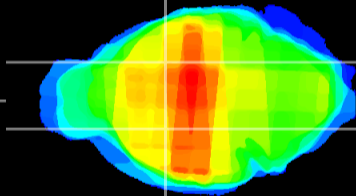

Coronal

Sagittal-R

Sagittal-L

ViBrism: CX01244
Horizontal

GP