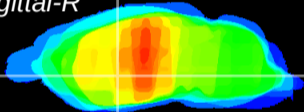

Coronal

Sagittal-R

Sagittal-L

ViBrism: CX01244
Horizontal

GP