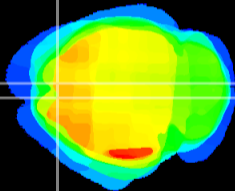

Coronal

Sagittal-R

Sagittal-L

ViBrism: CX01519
Horizontal

Cx motor