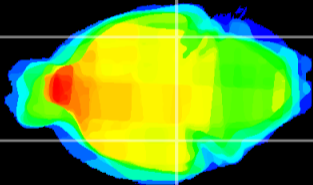

Coronal

Sagittal-R

Sagittal-L

ViBrism: CX01533
Horizontal

ventral S