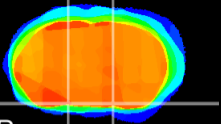

Coronal

Sagittal-R

Sagittal-L

ViBrism: CX01562
Horizontal

S0