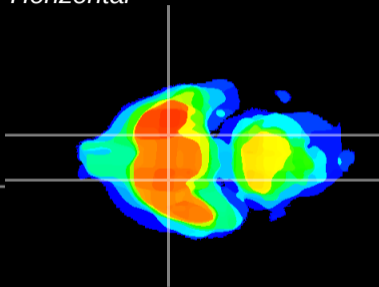

Coronal

Sagittal-R

Sagittal-L

ViBrism: CX01562
Horizontal

S0