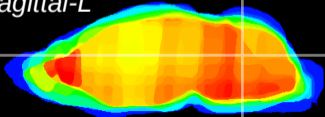

Coronal

Sagittal-R

Sagittal-L

ViBrism: CX01653
Horizontal

Cb nucleus