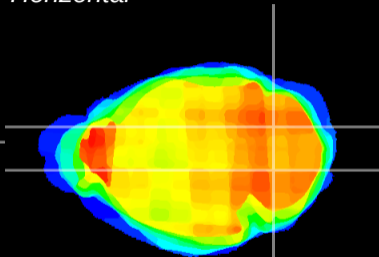

Coronal

Sagittal-R

Sagittal-L

ViBrism: CX01653
Horizontal

Cb nucleus