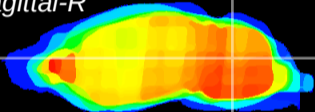

Coronal

Sagittal-R

Sagittal-L

ViBrism: CX01653
Horizontal

Cb nucleus