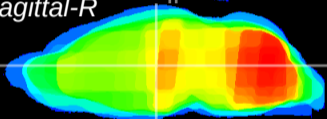

Coronal

Sagittal-R

Sagittal-L

ViBrism: CX01659
Horizontal

MD