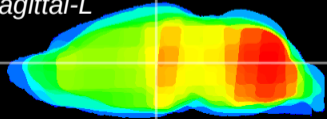

Coronal

Sagittal-R

Sagittal-L

ViBrism: CX01659
Horizontal

MD