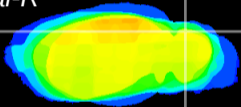

Coronal

Sagittal-R

Sagittal-L

ViBrism: CX01870
Horizontal

Cb lobe