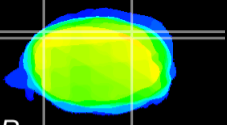

Coronal

Sagittal-R

Sagittal-L

ViBrism: CX01870
Horizontal

Cb lobe