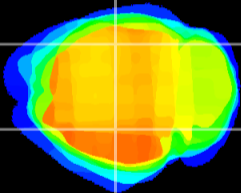

Coronal

Sagittal-R

Sagittal-L

ViBrism: CX01873
Horizontal

CA2/CA3