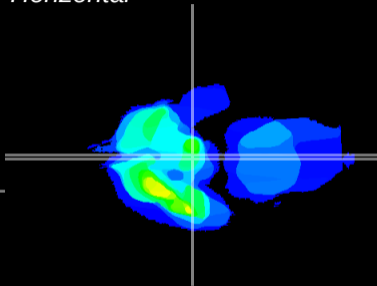

Coronal

Sagittal-R

Sagittal-L

ViBrism: CX01874
Horizontal

ME