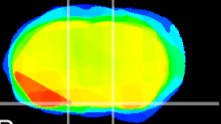

Coronal

Sagittal-R

Sagittal-L

ViBrism: CX01955
Horizontal

S0