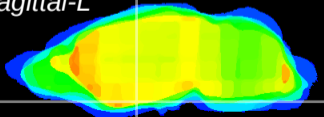

Coronal

Sagittal-R

Sagittal-L

ViBrism: CX01955
Horizontal

S0