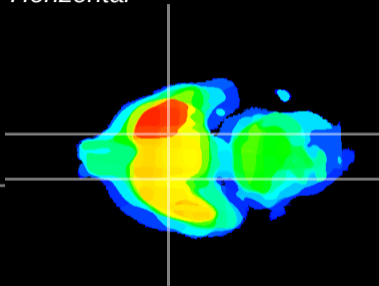

Coronal

Sagittal-R

Sagittal-L

ViBrism: CX01955
Horizontal

S0