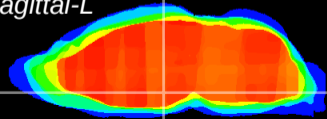

Coronal

Sagittal-R

Sagittal-L

ViBrism: CX02010
Horizontal

DM