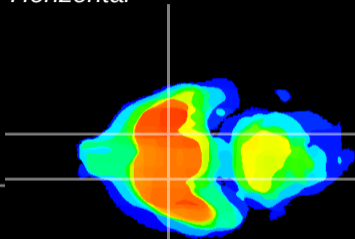

Coronal

Sagittal-R

Sagittal-L

ViBrism: CX02024
Horizontal

S0