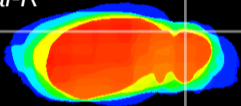

Coronal

Sagittal-R

Sagittal-L

ViBrism: CX02032
Horizontal

Cb lobe