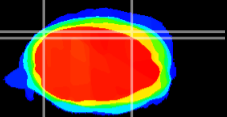

Coronal

Sagittal-R

Sagittal-L

ViBrism: CX02091
Horizontal

Cb lobe