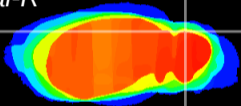

Coronal

Sagittal-R

Sagittal-L

ViBrism: CX02091
Horizontal

Cb lobe