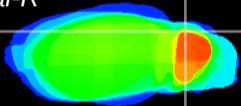

Coronal

Sagittal-R

Sagittal-L

ViBrism: CX02204
Horizontal

Cb lobe