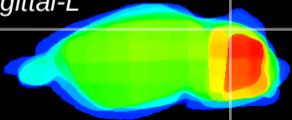

Coronal

Sagittal-R

Sagittal-L

ViBrism: CX02204
Horizontal

Cb lobe