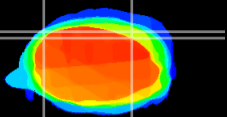

Coronal

Sagittal-R

Sagittal-L

ViBrism: CX02204
Horizontal

Cb lobe