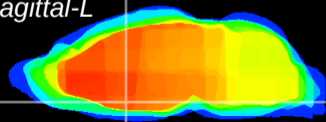

Coronal

Sagittal-R

Sagittal-L

ViBrism: CX02216
Horizontal

MPA