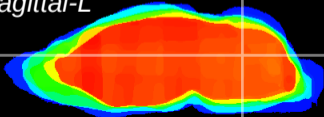

Coronal

Sagittal-R

Sagittal-L

ViBriSm: CX02300
Horizontal

Cb nucleus