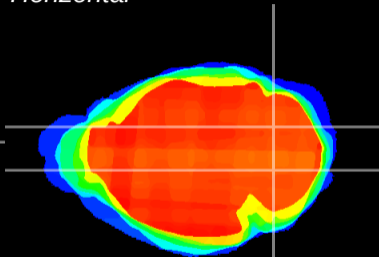

Coronal

Sagittal-R

Sagittal-L

ViBriSm: CX02300
Horizontal

Cb nucleus