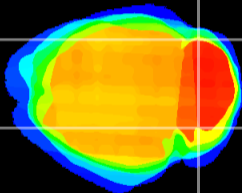

Coronal

Sagittal-R

Sagittal-L

ViBrism: CX02322
Horizontal

Cb lobe