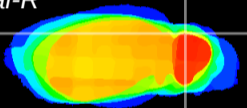

Coronal

Sagittal-R

Sagittal-L

ViBrism: CX02322
Horizontal

Cb lobe