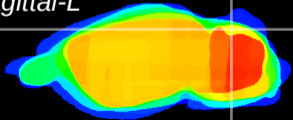

Coronal

Sagittal-R

Sagittal-L

ViBrism: CX02322
Horizontal

Cb lobe