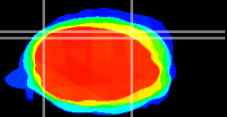

Coronal

Sagittal-R

Sagittal-L

ViBrism: CX02322
Horizontal

Cb lobe