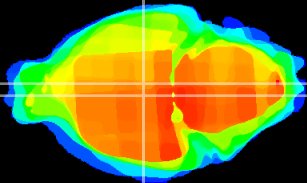

Coronal

Sagittal-R

Sagittal-L

ViBrism: CX02391
Horizontal

DM