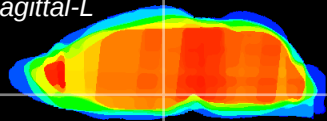

Coronal

Sagittal-R

Sagittal-L

ViBrism: CX02391
Horizontal

DM