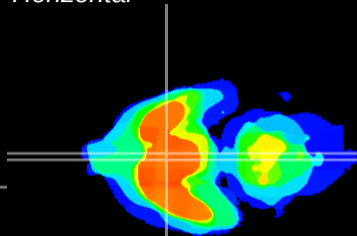

Coronal

Sagittal-R

Sagittal-L

ViBrisM: CX02404
Horizontal

SCN