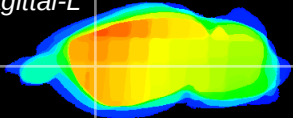

Coronal

Sagittal-R

Sagittal-L

ViBrism: CX02416
Horizontal

CPU lateral